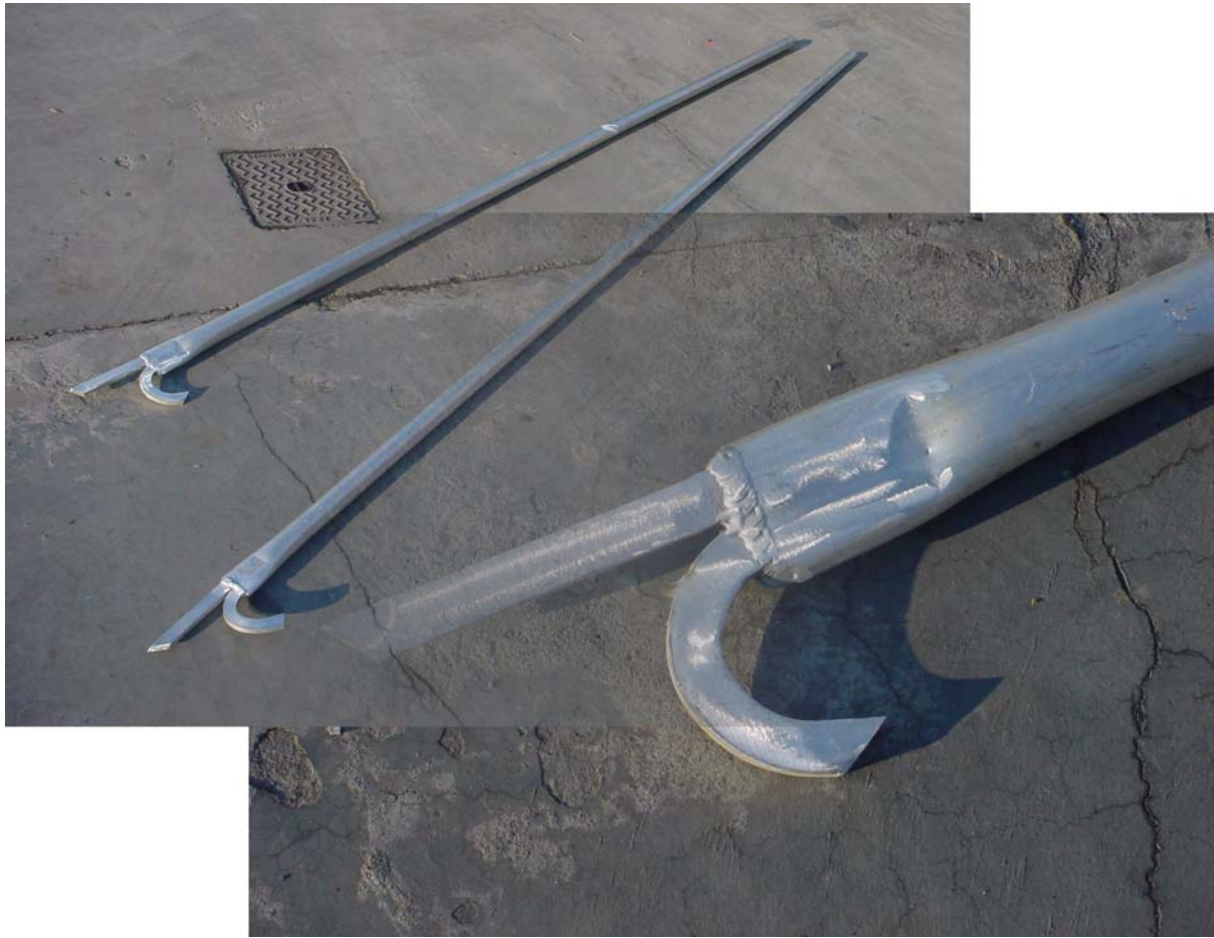

OUB900 BAC A CORDES ALU ROND 80CM
OUB905 BAC A CORDES ALU ROND 100CM
OUB901 BAC A CORDES ALU ROND 120CM

OUB902 BAC A CORDE ALU OVAL 2.00M X 1.25M

OUY906 YEK ALU 3.00M

OUY914 YEK ALU 3.50M

OUY905 YEK ALU 4.00M

OUY904 YEK ALU 4.50M

OUY913 YEK ALU 5.00M

OUY922 YEK ALU 5.50M

OUY920 YEK ALU 6.00M

OUP926 PLANCHE A DEBARQUER ALUMINIUM 4 METRES

OUP921 PLANCHE A DEBARQUER ALUMINIUM 5 METRES

OUP920 PLANCHE A DEBARQUER ALUMINIUM 6 METRES